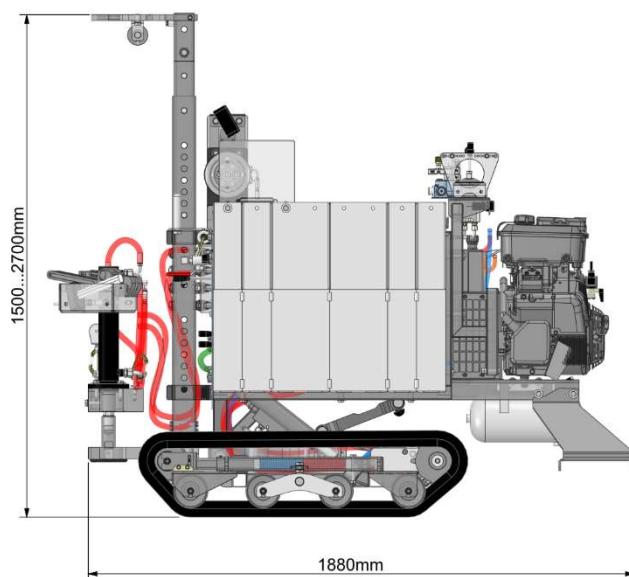

Data sheet – Piling Rig RM800

Dimension and weight	
Lenght	1880mm
Width	800...1100mm
Height	1530...2730mm
Weight	530...820kg (depending on accessories)

Stumatec AG
Kalberweid 139
CH-3635 Uebeschi
Telefon +41 33 552 01 01
info@stumatec.com
www.stumatec.com