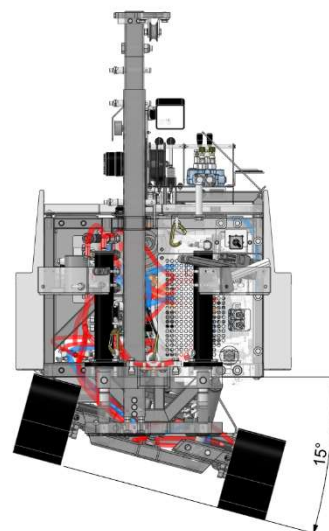

Data sheet – Piling Rig RM800

Dimension and weight	
Lenght	1880mm
Width	800...1100mm
Height	1530...2730mm
Weight	530...820kg (depending on accessories)

Stumatec AG
Kalberweid 139
CH-3635 Uebeschi
Telefon +41 33 552 01 01
info@stumatec.com
www.stumatec.com