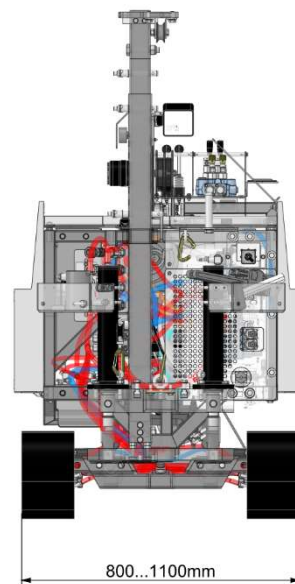

Data sheet – Piling Rig RM800

Dimension and weight	
Lenght	1880mm
Width	800...1100mm
Height	1530...2730mm
Weight	530...820kg (depending on accessories)

Stumatec AG
Kalberweid 139
CH-3635 Uebeschi
Telefon +41 33 552 01 01
info@stumatec.com
www.stumatec.com