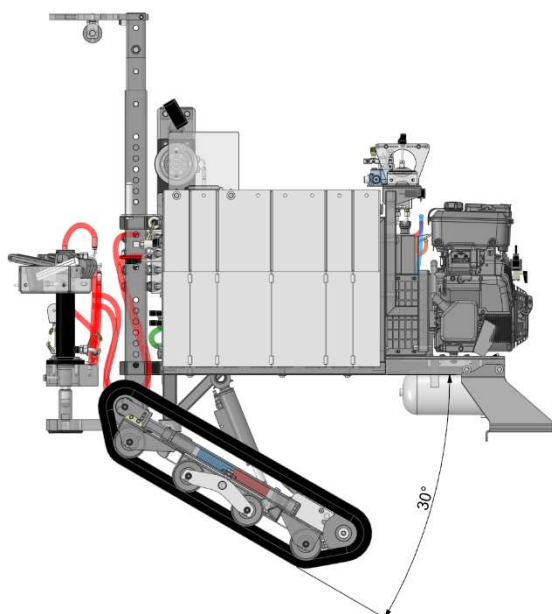

Data sheet – Piling Rig RM800

Dimension and weight	
Lenght	1880mm
Width	800...1100mm
Height	1530...2730mm
Weight	530...820kg (depending on accessories)

Stumatec AG
Kalberweid 139
CH-3635 Uebeschi
Telefon +41 33 552 01 01
info@stumatec.com
www.stumatec.com